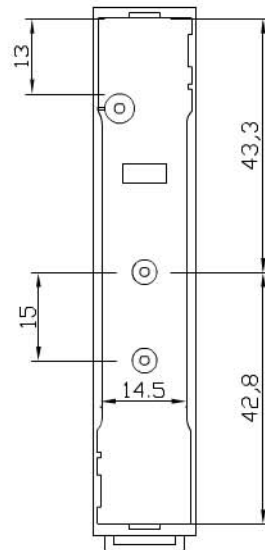

ONE UNIT MODULAR HOUSING (MM 17.5) H 68 MM.
 FOR MOUNTING ON OMEGA RAIL ACC. TO DIN EN 50022.
 IT IS SUITABLE TO HOUSE ANALOGUE AND DIGITAL
 INSTRUMENTATION. SCREWED OR SNAP-IN LOCKING BETWEEN
 BASE AND COVER. SUITABLE TO HOUSE FIXED OR DETACHABLE
 TERMINALS OF ANY MOUNTING STEP.
 CUSTOM DRILLING ON ANY SIDE (WINDOWS, HOLES, SLOTS).
 MADE OF NORYL CLASS V2 OR, ON REQUEST, CLASS V0 (UL 94)
 IN RAL (7035) GREY.

BARRA DIN