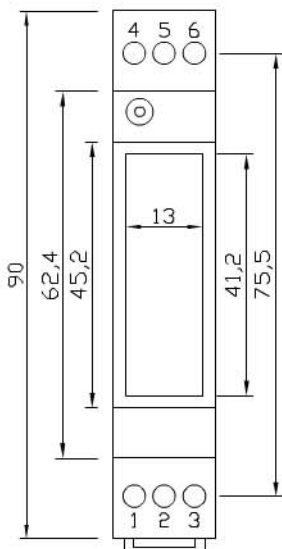

ONE UNIT MODULAR HOUSING (MM 17.5) H 68 MM.
 FOR MOUNTING ON OMEGA RAIL ACC. TO DIN EN 50022.
 IT IS SUITABLE TO HOUSE ANALOGUE AND DIGITAL
 INSTRUMENTATION. SCREWED OR SNAP-IN LOCKING BETWEEN
 BASE AND COVER. SUITABLE TO HOUSE FIXED OR DETACHABLE
 TERMINALS OF ANY MOUNTING STEP.
 CUSTOM DRILLING ON ANY SIDE (WINDOWS, HOLES, SLOTS).
 MADE OF NORYL CLASS V2 OR, ON REQUEST, CLASS V0 (UL 94)
 IN RAL (7035) GREY.

BARRA DIN