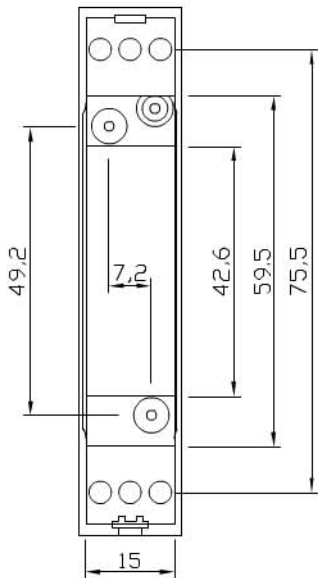

ONE UNIT MODULAR HOUSING (MM 17.5) H 68 MM.
 FOR MOUNTING ON OMEGA RAIL ACC. TO DIN EN 50022.
 IT IS SUITABLE TO HOUSE ANALOGUE AND DIGITAL
 INSTRUMENTATION. SCREWED OR SNAP-IN LOCKING BETWEEN
 BASE AND COVER. SUITABLE TO HOUSE FIXED OR DETACHABLE
 TERMINALS OF ANY MOUNTING STEP.
 CUSTOM DRILLING ON ANY SIDE (WINDOWS, HOLES, SLOTS).
 MADE OF NORYL CLASS V2 OR, ON REQUEST, CLASS V0 (UL 94)
 IN RAL (7035) GREY.

BARRA DIN