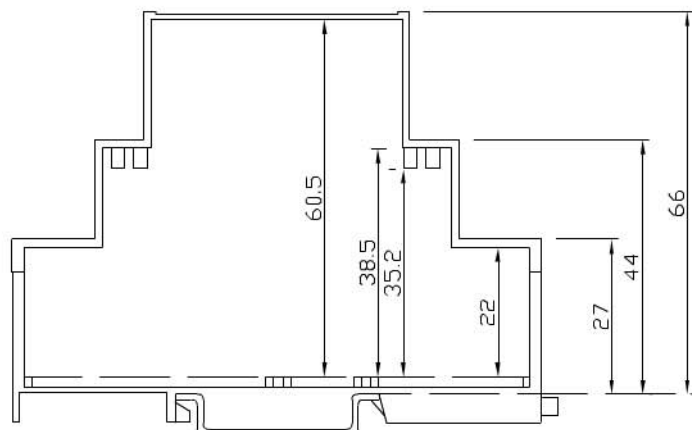

ONE UNIT MODULAR HOUSING (MM 17.5) H 68 MM.
 FOR MOUNTING ON OMEGA RAIL ACC. TO DIN EN 50022.
 IT IS SUITABLE TO HOUSE ANALOGUE AND DIGITAL
 INSTRUMENTATION. SCREWED OR SNAP-IN LOCKING BETWEEN
 BASE AND COVER. SUITABLE TO HOUSE FIXED OR DETACHABLE
 TERMINALS OF ANY MOUNTING STEP.
 CUSTOM DRILLING ON ANY SIDE (WINDOWS, HOLES, SLOTS).
 MADE OF NORYL CLASS V2 OR, ON REQUEST, CLASS V0 (UL 94)
 IN RAL (7035) GREY.

BARRA DIN