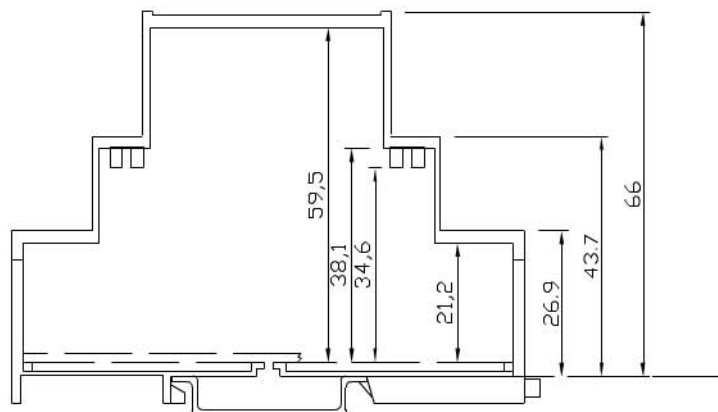

2 UNITS MODULAR HOUSING (MM 35) H 68 MM.
 FOR MOUNTING ON OMEGA RAIL ACC. TO DIN EN 50022.
 IT IS SUITABLE TO HOUSE ANALOGUE AND DIGITAL
 INSTRUMENTATION. SCREWED OR SNAP-IN LOCKING
 BETWEEN BASE AND COVER. SUITABLE TO HOUSE FIXED OR
 DETACHABLE TERMINALS OF ANY MOUNTING STEP.
 CUSTOM DRILLING ON ANY SIDE (WINDOWS, HOLES,
 SLOTS).
 MADE OF NORYL CLASS V2 OR, ON REQUEST, CLASS V0 (UL
 94) IN RAL (7035) GREY.

BARRA DIN