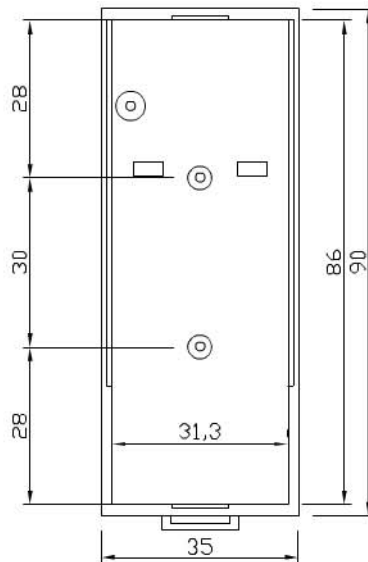

2 UNITS MODULAR HOUSING (MM 35) H 68 MM.
 FOR MOUNTING ON OMEGA RAIL ACC. TO DIN EN 50022.
 IT IS SUITABLE TO HOUSE ANALOGUE AND DIGITAL
 INSTRUMENTATION. SCREWED OR SNAP-IN LOCKING
 BETWEEN BASE AND COVER. SUITABLE TO HOUSE FIXED OR
 DETACHABLE TERMINALS OF ANY MOUNTING STEP.
 CUSTOM DRILLING ON ANY SIDE (WINDOWS, HOLES,
 SLOTS).
 MADE OF NORYL CLASS V2 OR, ON REQUEST, CLASS V0 (UL
 94) IN RAL (7035) GREY.

BARRA DIN