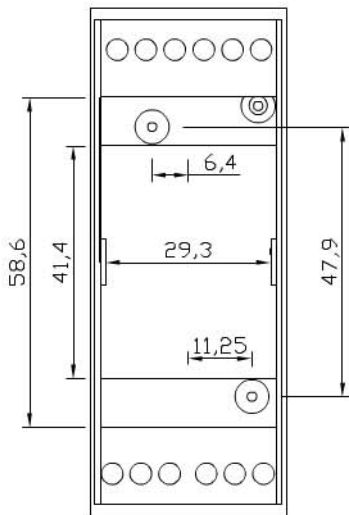

2 UNITS MODULAR HOUSING (MM 35) H 68 MM.
 FOR MOUNTING ON OMEGA RAIL ACC. TO DIN EN 50022.
 IT IS SUITABLE TO HOUSE ANALOGUE AND DIGITAL
 INSTRUMENTATION. SCREWED OR SNAP-IN LOCKING
 BETWEEN BASE AND COVER. SUITABLE TO HOUSE FIXED OR
 DETACHABLE TERMINALS OF ANY MOUNTING STEP.
 CUSTOM DRILLING ON ANY SIDE (WINDOWS, HOLES,
 SLOTS).
 MADE OF NORYL CLASS V2 OR, ON REQUEST, CLASS V0 (UL
 94) IN RAL (7035) GREY.

BARRA DIN