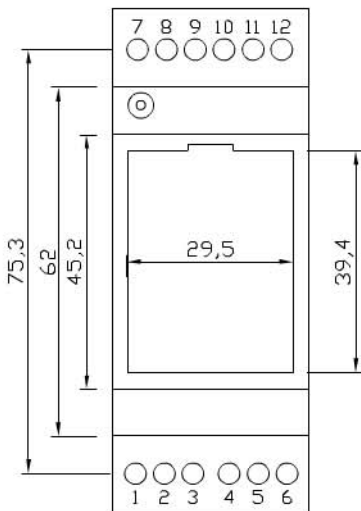

2 UNITS MODULAR HOUSING (MM 35) H 68 MM.
 FOR MOUNTING ON OMEGA RAIL ACC. TO DIN EN 50022.
 IT IS SUITABLE TO HOUSE ANALOGUE AND DIGITAL
 INSTRUMENTATION. SCREWED OR SNAP-IN LOCKING
 BETWEEN BASE AND COVER. SUITABLE TO HOUSE FIXED OR
 DETACHABLE TERMINALS OF ANY MOUNTING STEP.
 CUSTOM DRILLING ON ANY SIDE (WINDOWS, HOLES,
 SLOTS).
 MADE OF NORYL CLASS V2 OR, ON REQUEST, CLASS V0 (UL
 94) IN RAL (7035) GREY.

BARRA DIN