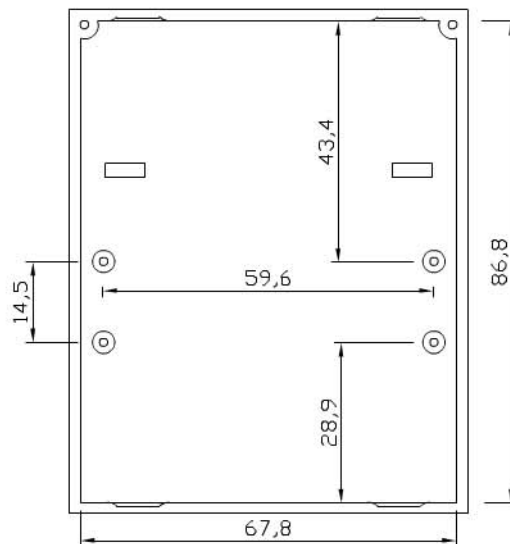

4 UNITS MODULAR HOUSING (MM 70) H 68 MM.  
FOR MOUNTING ON OMEGA RAIL ACC. TO DIN EN  
50022.

IT IS SUITABLE TO HOUSE ANALOGUE AND DIGITAL  
INSTRUMENTATION. SCREWED OR SNAP-IN LOCKING  
BETWEEN BASE AND COVER. SUITABLE TO HOUSE  
FIXED OR DETACHABLE TERMINALS OF ANY MOUNTING  
STEP.

CUSTOM DRILLING ON ANY SIDE (WINDOWS, HOLES,  
SLOTS).

MADE OF NORYL CLASS V2 OR, ON REQUEST, CLASS V0  
(UL 94) IN RAL (7035) GREY.

BARRA DIN