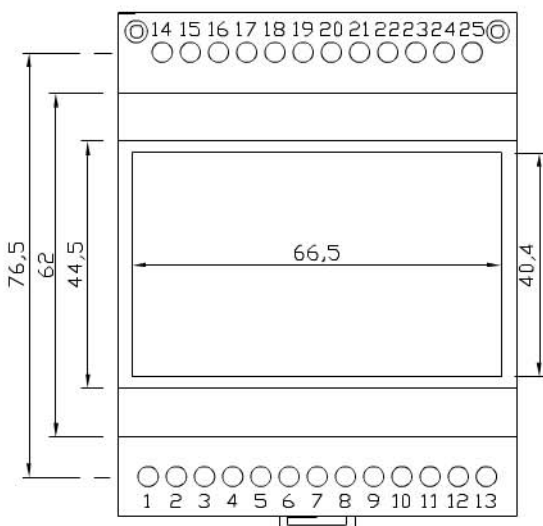

4 UNITS MODULAR HOUSING (MM 70) H 68 MM.  
FOR MOUNTING ON OMEGA RAIL ACC. TO DIN EN  
50022.

IT IS SUITABLE TO HOUSE ANALOGUE AND DIGITAL  
INSTRUMENTATION. SCREWED OR SNAP-IN LOCKING  
BETWEEN BASE AND COVER. SUITABLE TO HOUSE  
FIXED OR DETACHABLE TERMINALS OF ANY MOUNTING  
STEP.

CUSTOM DRILLING ON ANY SIDE (WINDOWS, HOLES,  
SLOTS).

MADE OF NORYL CLASS V2 OR, ON REQUEST, CLASS V0  
(UL 94) IN RAL (7035) GREY.

BARRA DIN