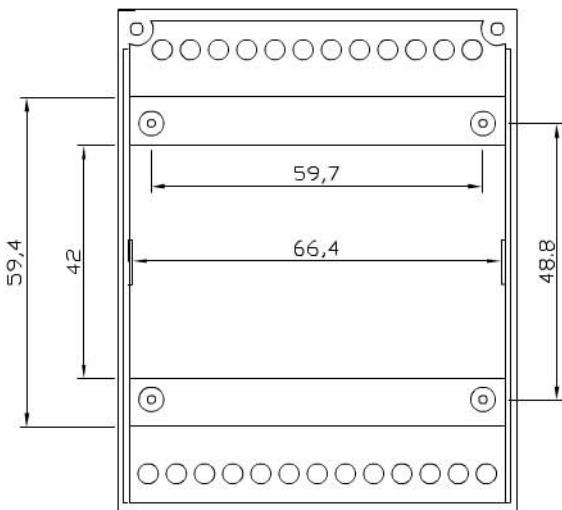

4 UNITS MODULAR HOUSING (MM 70) H 68 MM.  
FOR MOUNTING ON OMEGA RAIL ACC. TO DIN EN  
50022.

IT IS SUITABLE TO HOUSE ANALOGUE AND DIGITAL  
INSTRUMENTATION. SCREWED OR SNAP-IN LOCKING  
BETWEEN BASE AND COVER. SUITABLE TO HOUSE  
FIXED OR DETACHABLE TERMINALS OF ANY MOUNTING  
STEP.

CUSTOM DRILLING ON ANY SIDE (WINDOWS, HOLES,  
SLOTS).

MADE OF NORYL CLASS V2 OR, ON REQUEST, CLASS V0  
(UL 94) IN RAL (7035) GREY.

BARRA DIN