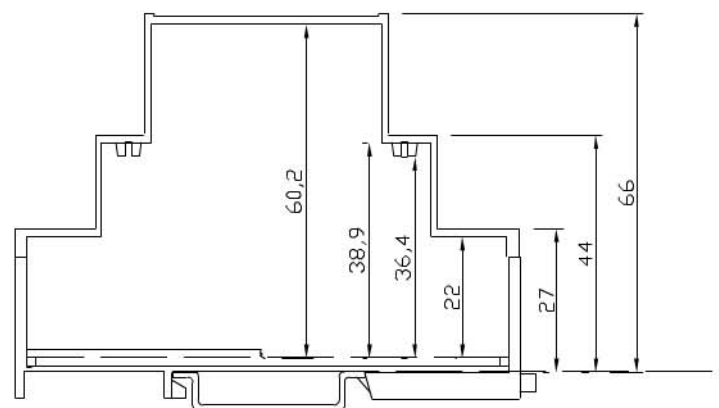

4 UNITS MODULAR HOUSING (MM 70) H 68 MM.  
FOR MOUNTING ON OMEGA RAIL ACC. TO DIN EN  
50022.

IT IS SUITABLE TO HOUSE ANALOGUE AND DIGITAL  
INSTRUMENTATION. SCREWED OR SNAP-IN LOCKING  
BETWEEN BASE AND COVER. SUITABLE TO HOUSE  
FIXED OR DETACHABLE TERMINALS OF ANY MOUNTING  
STEP.

CUSTOM DRILLING ON ANY SIDE (WINDOWS, HOLES,  
SLOTS).

MADE OF NORYL CLASS V2 OR, ON REQUEST, CLASS V0  
(UL 94) IN RAL (7035) GREY.

BARRA DIN