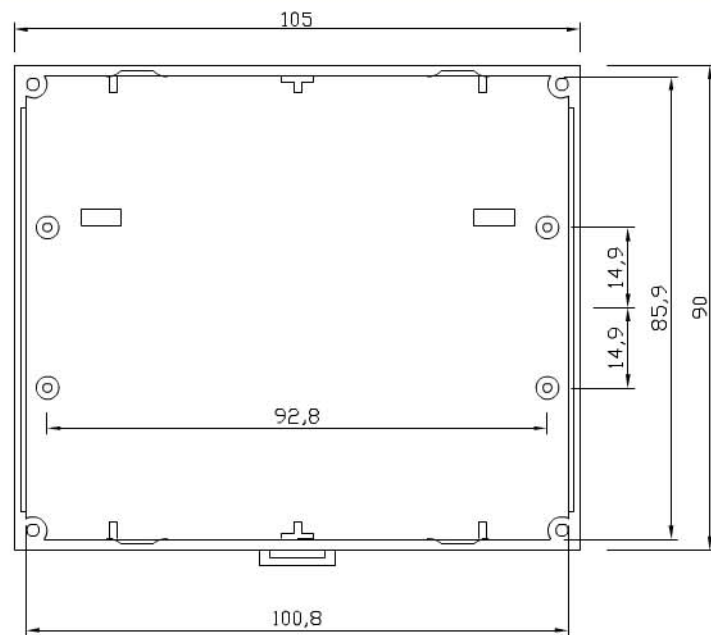

6 UNITS MODULAR HOUSING (MM 105) H 68 MM.
FOR MOUNTING ON OMEGA RAIL ACC. TO DIN EN 50022.

IT IS SUITABLE TO HOUSE ANALOGUE AND DIGITAL INSTRUMENTATION. SCREWED OR SNAP-IN LOCKING BETWEEN BASE AND COVER. SUITABLE TO HOUSE FIXED OR DETACHABLE TERMINALS OF ANY MOUNTING STEP.

CUSTOM DRILLING ON ANY SIDE (WINDOWS, HOLES, SLOTS).

MADE OF NORYL CLASS V2 OR, ON REQUEST, CLASS V0 (UL 94) IN RAL (7035) GREY.

BARRA DIN