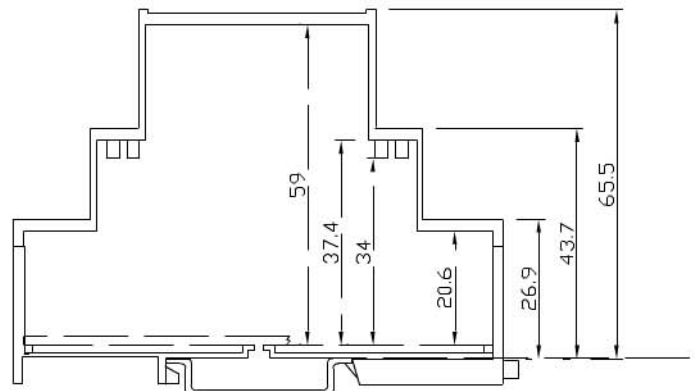

6 UNITS MODULAR HOUSING (MM 105) H 68 MM.
FOR MOUNTING ON OMEGA RAIL ACC. TO DIN EN 50022.

IT IS SUITABLE TO HOUSE ANALOGUE AND DIGITAL INSTRUMENTATION. SCREWED OR SNAP-IN LOCKING BETWEEN BASE AND COVER. SUITABLE TO HOUSE FIXED OR DETACHABLE TERMINALS OF ANY MOUNTING STEP.

CUSTOM DRILLING ON ANY SIDE (WINDOWS, HOLES, SLOTS).

MADE OF NORYL CLASS V2 OR, ON REQUEST, CLASS V0 (UL 94) IN RAL (7035) GREY.

BARRA DIN