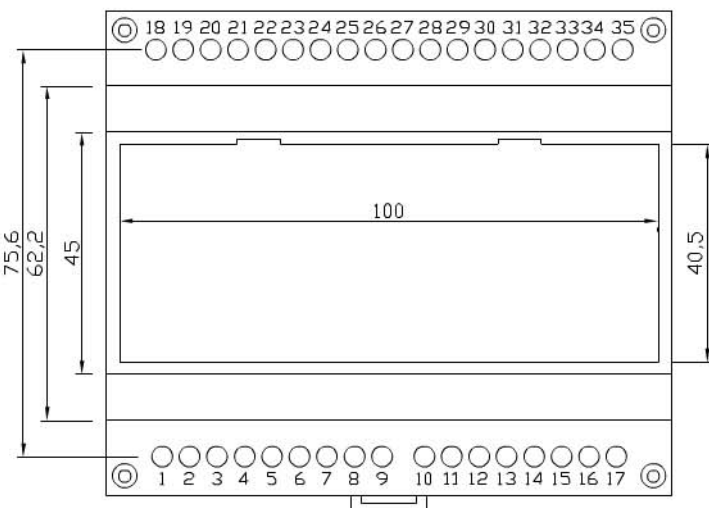

6 UNITS MODULAR HOUSING (MM 105) H 68 MM.
FOR MOUNTING ON OMEGA RAIL ACC. TO DIN EN 50022.

IT IS SUITABLE TO HOUSE ANALOGUE AND DIGITAL INSTRUMENTATION. SCREWED OR SNAP-IN LOCKING BETWEEN BASE AND COVER. SUITABLE TO HOUSE FIXED OR DETACHABLE TERMINALS OF ANY MOUNTING STEP.

CUSTOM DRILLING ON ANY SIDE (WINDOWS, HOLES, SLOTS).

MADE OF NORYL CLASS V2 OR, ON REQUEST, CLASS V0 (UL 94) IN RAL (7035) GREY.

BARRA DIN