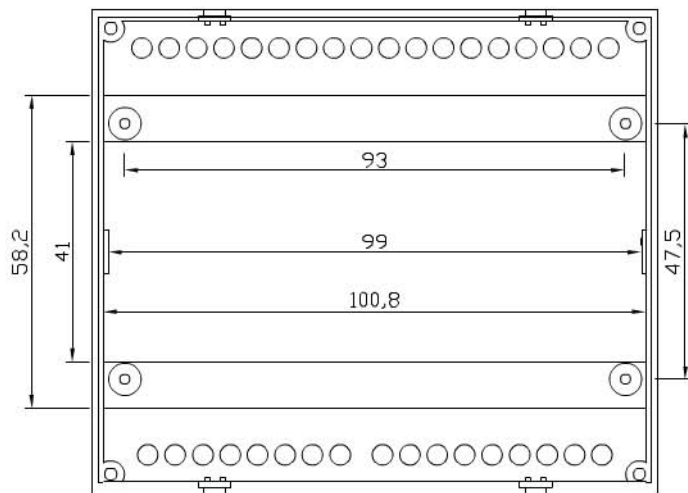

6 UNITS MODULAR HOUSING (MM 105) H 68 MM.
FOR MOUNTING ON OMEGA RAIL ACC. TO DIN EN 50022.

IT IS SUITABLE TO HOUSE ANALOGUE AND DIGITAL INSTRUMENTATION. SCREWED OR SNAP-IN LOCKING BETWEEN BASE AND COVER. SUITABLE TO HOUSE FIXED OR DETACHABLE TERMINALS OF ANY MOUNTING STEP.

CUSTOM DRILLING ON ANY SIDE (WINDOWS, HOLES, SLOTS).

MADE OF NORYL CLASS V2 OR, ON REQUEST, CLASS V0 (UL 94) IN RAL (7035) GREY.

BARRA DIN