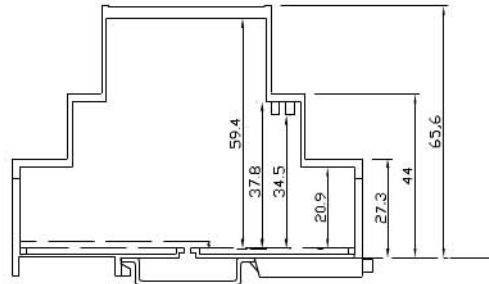

9 UNITS MODULAR HOUSING (MM 157.5) H 68 MM.  
 FOR MOUNTING ON OMEGA RAIL ACC. TO DIN EN 50022.  
 IT IS SUITABLE TO HOUSE ANALOGUE AND DIGITAL INSTRUMENTATION. SCREWED OR SNAP-IN LOCKING BETWEEN BASE AND COVER.  
 SUITABLE TO HOUSE FIXED OR DETACHABLE TERMINALS OF ANY MOUNTING STEP.  
 CUSTOM DRILLING ON ANY SIDE (WINDOWS, HOLES, SLOTS).  
 MADE OF NORYL CLASS V2 OR, ON REQUEST, CLASS V0 (UL 94) IN RAL (7035) GREY.

**BARRA DIN**
